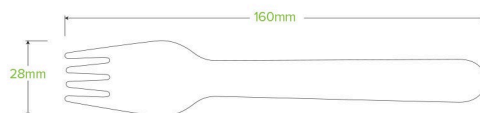

# 16cm Coated Wood Fork HY-16F-COATED

<b>Carton quantity:</b> 1000	<b>Sleeves per carton:</b> 10	<b>Units per sleeve:</b> 100
<b>Carton Size LxWxH (cm):</b> 22.3 x 19.0 x 17.0	<b>Carton gross weight (kg):</b> 3.000000	<b>Carton barcode:</b> 19344062042607
<b>Raw material:</b> Wood - FSC™ 100% Certified Birchwood	<b>Lining/coating:</b> Carnauba Wax	<b>Window material:</b> None
<b>Printing Type:</b> None	<b>Inks:</b> None	<b>Dimensions top LxW (mm):</b> 160x28
<b>Dimensions base LxW (mm):</b> 160x22	<b>Product weight (g):</b> 2.71	<b>Thickness:</b> 1mm
<b>Use:</b> Hot, Cold, Wet & Dry Products	<b>Manufactured:</b> China	<b>Customise:</b> Hot stamp
<b>MOQ custom:</b> 150000	<b>Mould fees:</b> Yes - see custom packaging	<b>Environmental production certified:</b> ISO 14001 pending
<b>Quality product certified:</b> ISO 9001	<b>Factory food safety certified:</b> ISO 22000	<b>Corporate social accreditation:</b> SA 8000, BSCI, SMETA
<b>Home compostable:</b> Yes	<b>Industrially compostable:</b> Yes	<b>Recyclable:</b> No